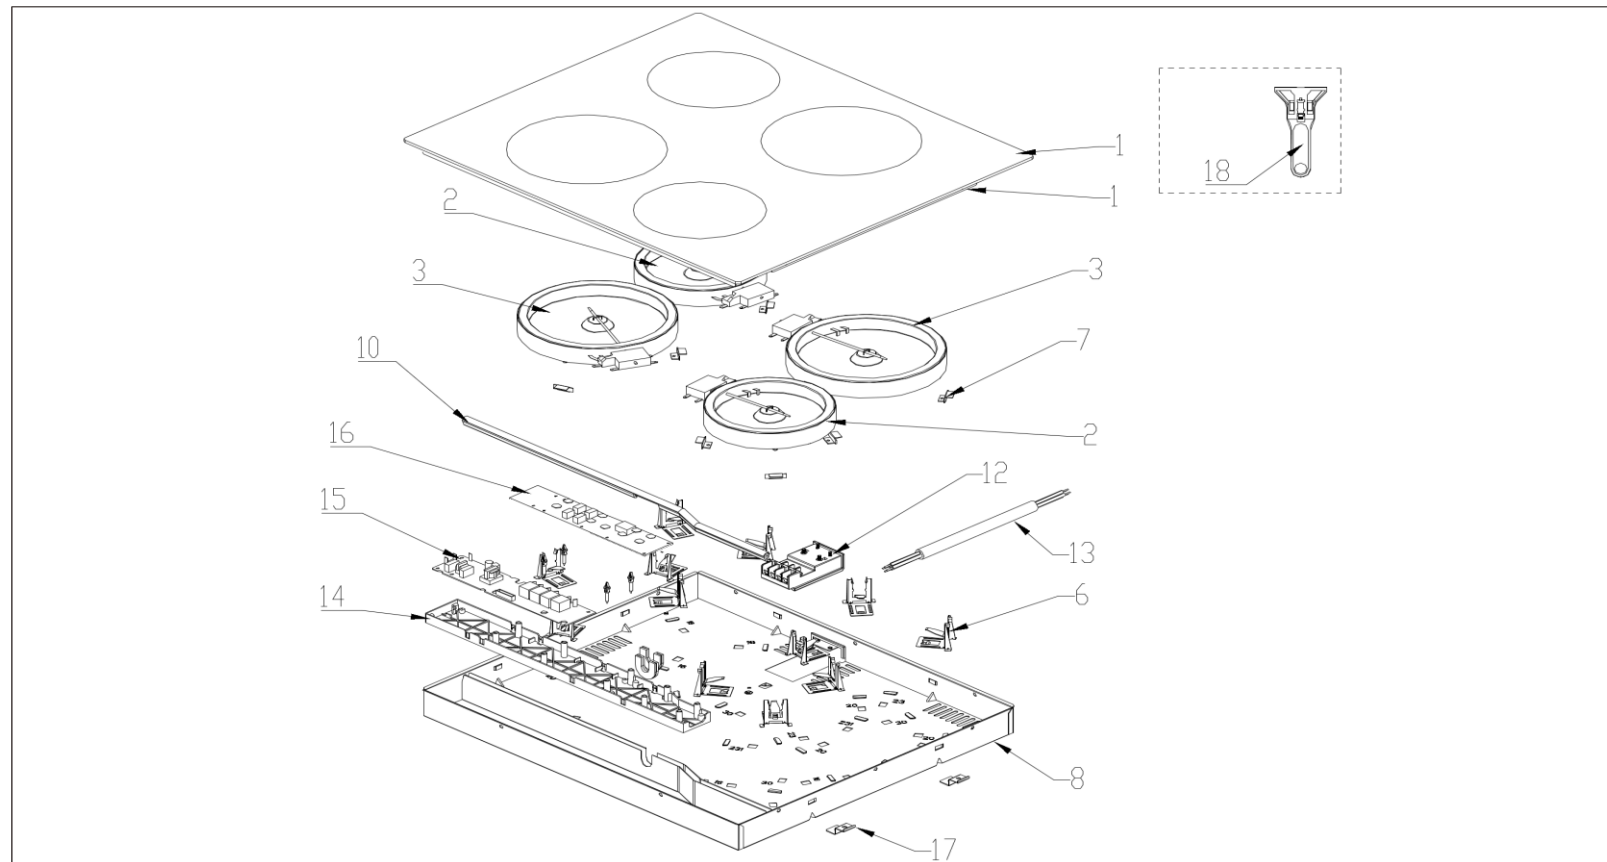

Exploded View

产品编码(Product model):

22066130000078

产品型号(Product model):

MC-HF605

市场型号(Market model):

CLCER65

EX_ID	Spare Parts Code	Part Name(EN)	Qty.	Drawing No	Min Shipments	Part Status	SB Type
1	12566100001184	Cooktop Panel	1	MC-HF605			
1	12966100000014	Glass Plate Bracket Assembly	1	TBLZ-12	1		
2	17466100000754	Radiation Heating Tray	2	TLP-101	1		
3	17466100000750	Radiation Heating Tray	2	TLP-102	1		
6	12266100000597	Telescopic Bracket	12	THZJ_02C	1		
8	12266100000617	Bottom Plate Assembly	1	HF605_01	1		
10	12666100000002	Silicone Sealing Strip	1	HF645_08	1		
12	17466000000056	Terminal Block	1	TJX_01	1		
14	12166100000020	Fixing Box	1	HF655_01	1		
15	17166100000982	Power Supply Board	1	TP4-H5R-01-IEC-HF605	1		
16	17166100001658	Display Panel	1	D-HF605-IEC-BYD-PH	1		
17	12966000000010	Hanging Plate Fitting	1	TGBZ_02	1		